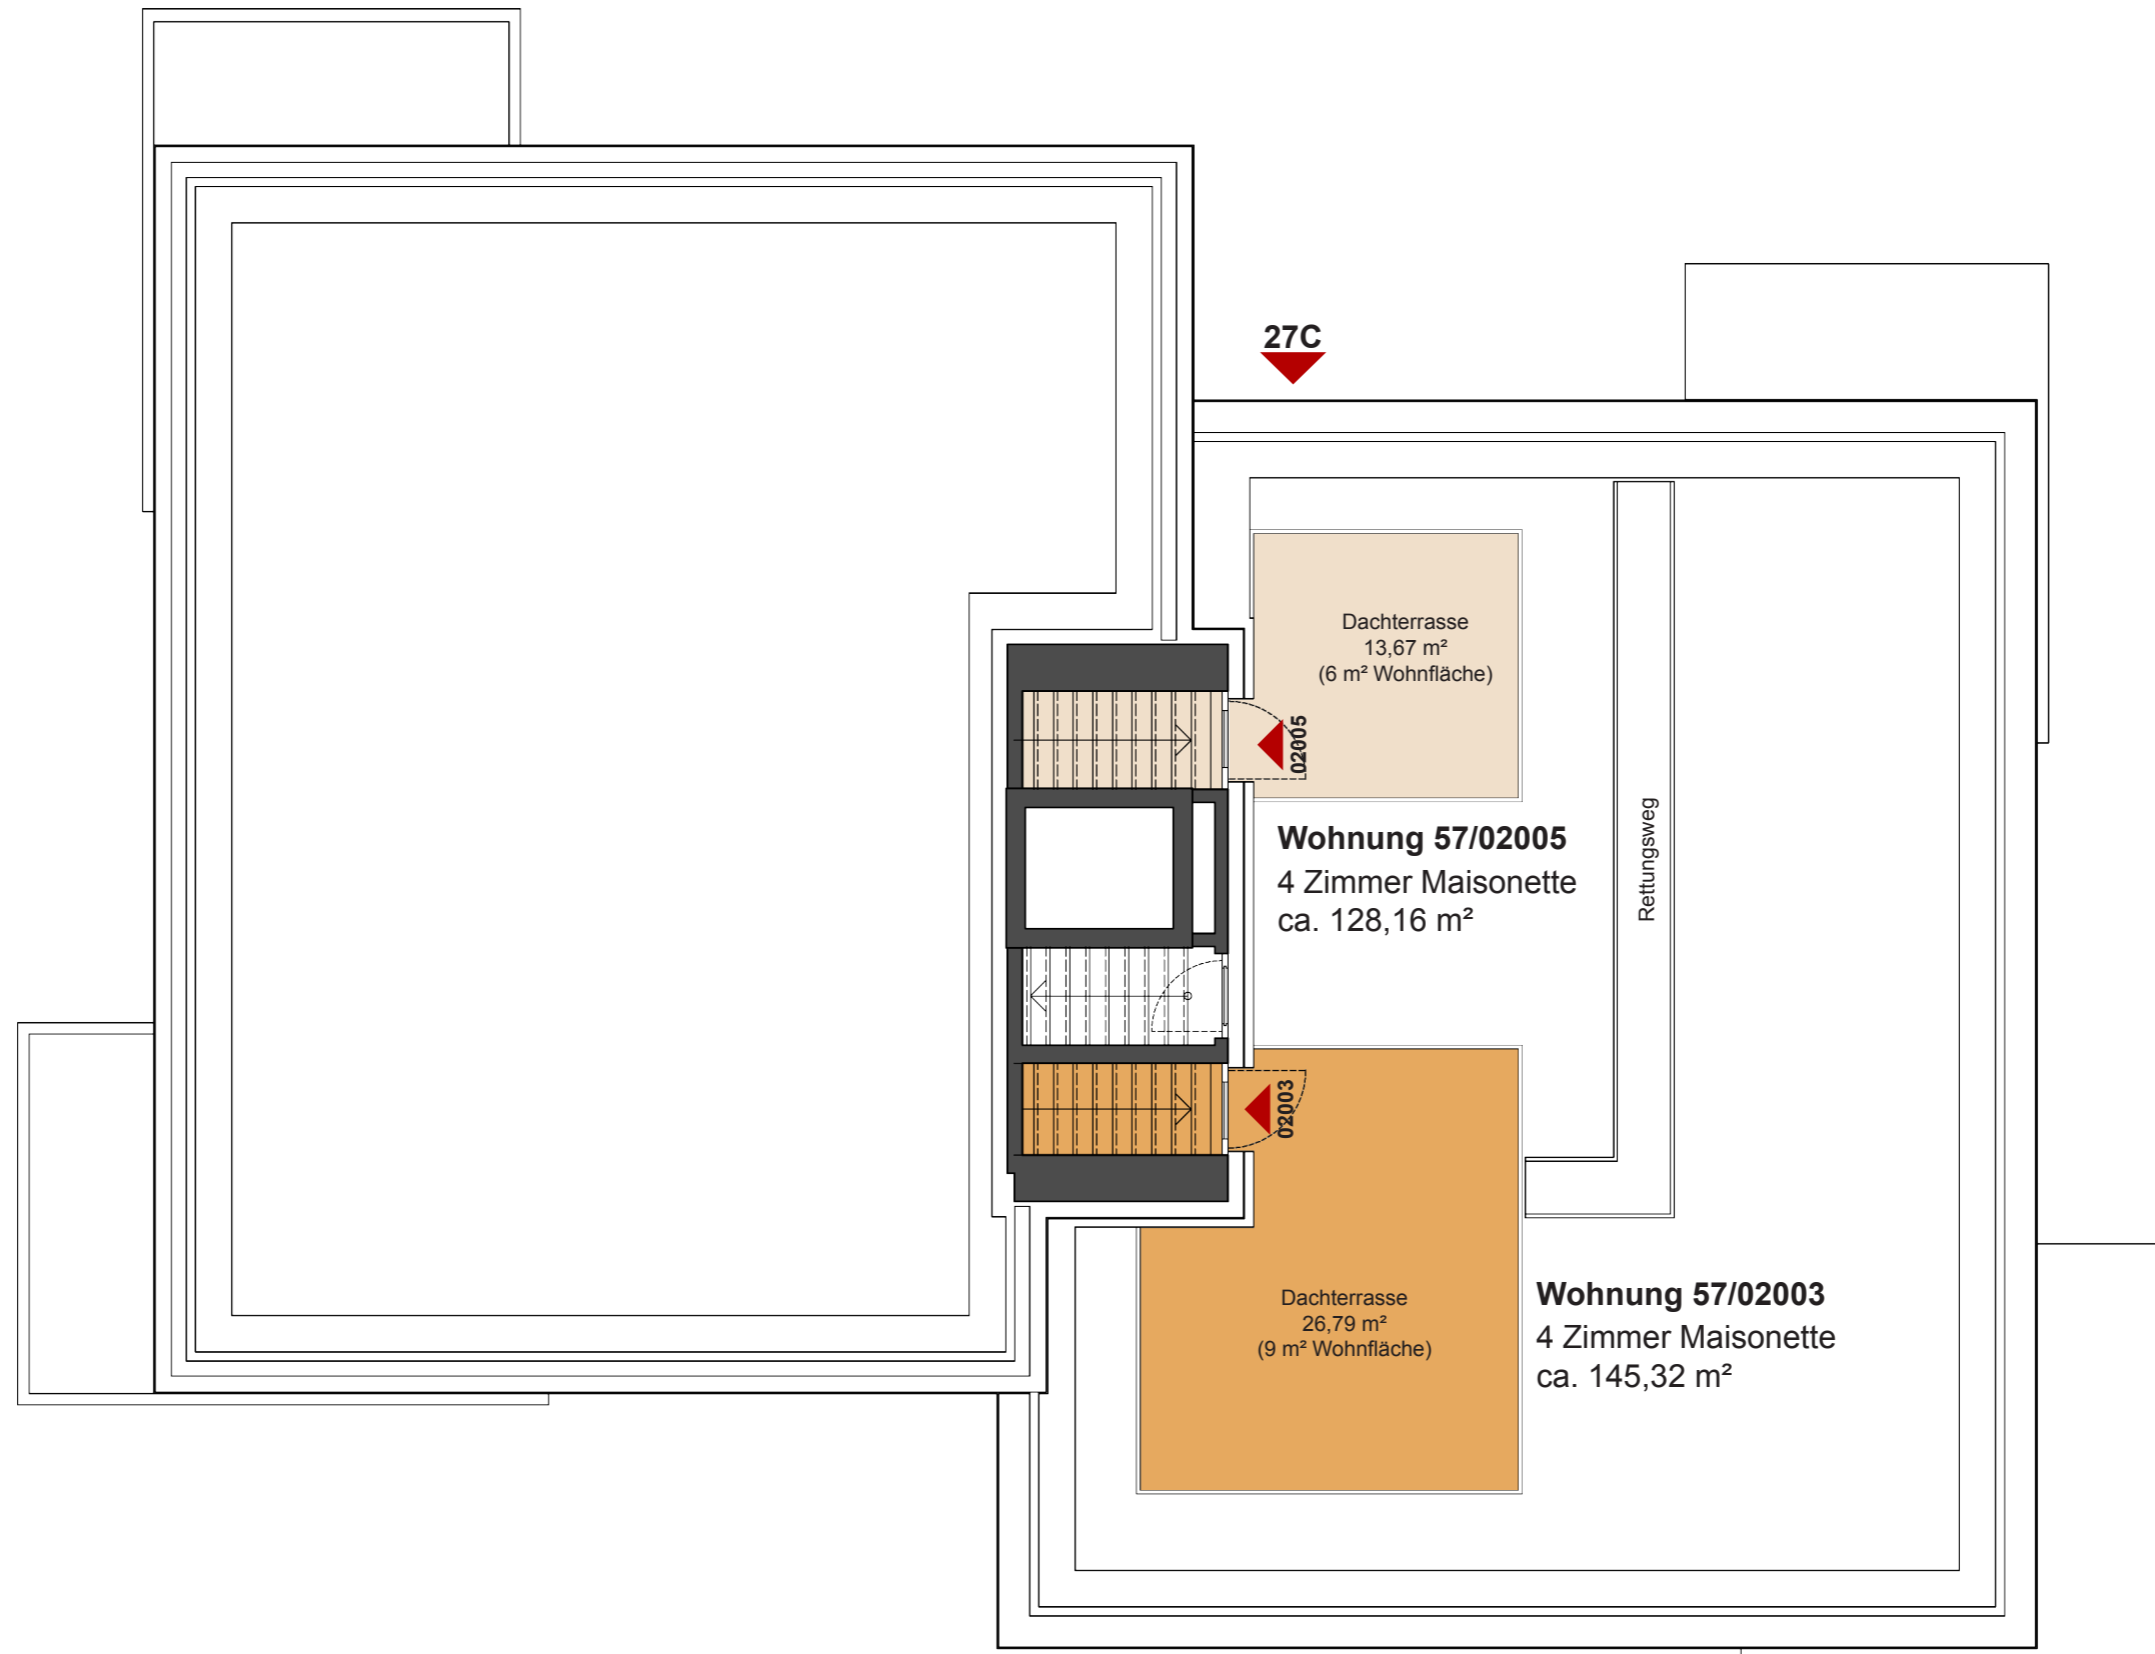

Potsdam, Esplanade

DG

Nedlitzer Straße 27C
14469 Potsdam

0 1m 2m 3m 4m 5m